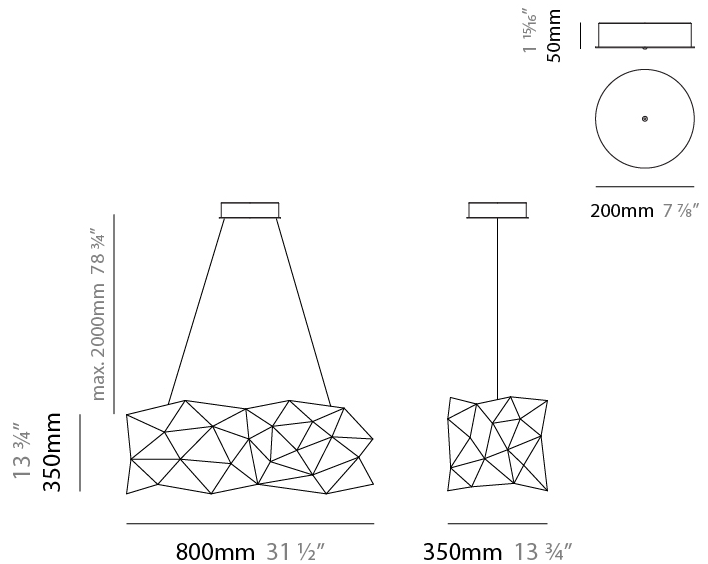

D101365-

base number   LED Dimming   Color Temperature   Finish Options

1. To build a product code in our configurator select the specify button on the base model # product page
2. To build a manual product code on this datasheet choose from the options listed below in blue font and add the suffix to the base model #

GENERAL

Series: Universe Abstract
Brand: Quasar
Division: Design
Mounting Type: Suspension
Mounting Location: Ceiling
Subcategory: Ambient

PHYSICAL

Shape: Abstract
Length (mm): 800
Length (in): 31 1/2
Width (mm): 350
Width (in): 13 3/4
Height (mm): 350
Height (in): 13 3/4
Max. Overall Height (mm): 2000
Max. Overall Height (in): 78 3/4
Light Distribution: Omnidirectional
Weight (kg): 4
Weight (lbs): 8.8
[Fixture Finish: NIC / BRA / BBR](#)
Fixture Material: Metal
Upon Request: Custom Sizes

ELECTRICAL

Number of Lamps: 35
Lamp Type: LED Retrofit
Input Wattage (W): 11.55
Bulb Included: Bulb Included
Max. Wattage Per Lamp (W): 0.3
Lamp Base: E10
[Dimming: Non-Dimming / Phase Dimming (120vac Only)](#)
Driver Included: Yes
Driver Location: Integrated
Driver Type: Constant Voltage - 120/277Vac
Driver Class: Class 2
Input Voltage (V): 120 - 277
Output Voltage (V): 12
Lamp Voltage (V): 12

LED

[Color Temperature (*K): 2600 / 3000 / 3500](#)
Max. Delivered Lumen (lm): 805 (2600K)
CRI: >90 CRI
Lamp Life (hrs): 50000

OPTICAL

RATINGS AND CERTIFICATIONS

Certified By: Certified for North American Standards
IP rating: IP20