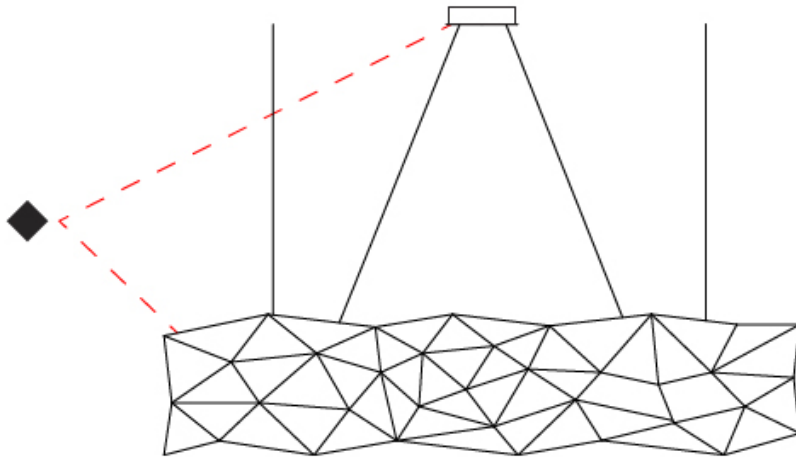

UNIVERSE ABSTRACT SUSPENSION

D101359-

PROJECT	_____
TYPE	_____
SPECIFIER	_____
QUANTITY	_____
DATE	_____