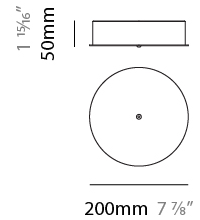

GENERAL

Series: Universe Abstract
Brand: Quasar
Division: Design
Mounting Type: Suspension
Mounting Location: Ceiling
Subcategory: Ambient

PHYSICAL

Shape: Abstract
Length (mm): 1800
Length (in): 70 ⁷/₈
Width (mm): 500
Width (in): 19 ¹¹/₁₆
Height (mm): 400
Height (in): 15 ³/₄
Max. Overall Height (mm): 2400
Max. Overall Height (in): 92 ¹/₂
Light Distribution: Omnidirectional
Weight (kg): 4.5
Weight (lbs): 9.9
[Fixture Finish: NIC / BRA / BBR](#)
Fixture Material: Metal
Upon Request: Custom Sizes

ELECTRICAL

Number of Lamps: 60
Lamp Type: LED Retrofit
Input Wattage (W): 21.78
Bulb Included: Bulb Included
Max. Wattage Per Lamp (W): 0.33
Lamp Base: E10
[Dimming: Non-Dimming / Phase Dimming (120vac Only)](#)
Driver Included: Yes
Driver Location: Integrated
Driver Type: Constant Voltage - 120/277Vac
Driver Class: Class 2
Input Voltage (V): 120 - 277
Output Voltage (V): 12
Lamp Voltage (V): 12
Upon Request: (Not included - see components) Integral: 0-10Vdc dimming

LED

[Color Temperature (°K): 2600 / 3000 / 3500](#)
Max. Delivered Lumen (lm): 1380 (2600K)
CRI: >90 CRI
Lamp Life (hrs): 50000

OPTICAL

RATINGS AND CERTIFICATIONS

Certified By: Certified for North American Standards
IP rating: IP20

PROJECT
TYPE
SPECIFIER
QUANTITY
DATE